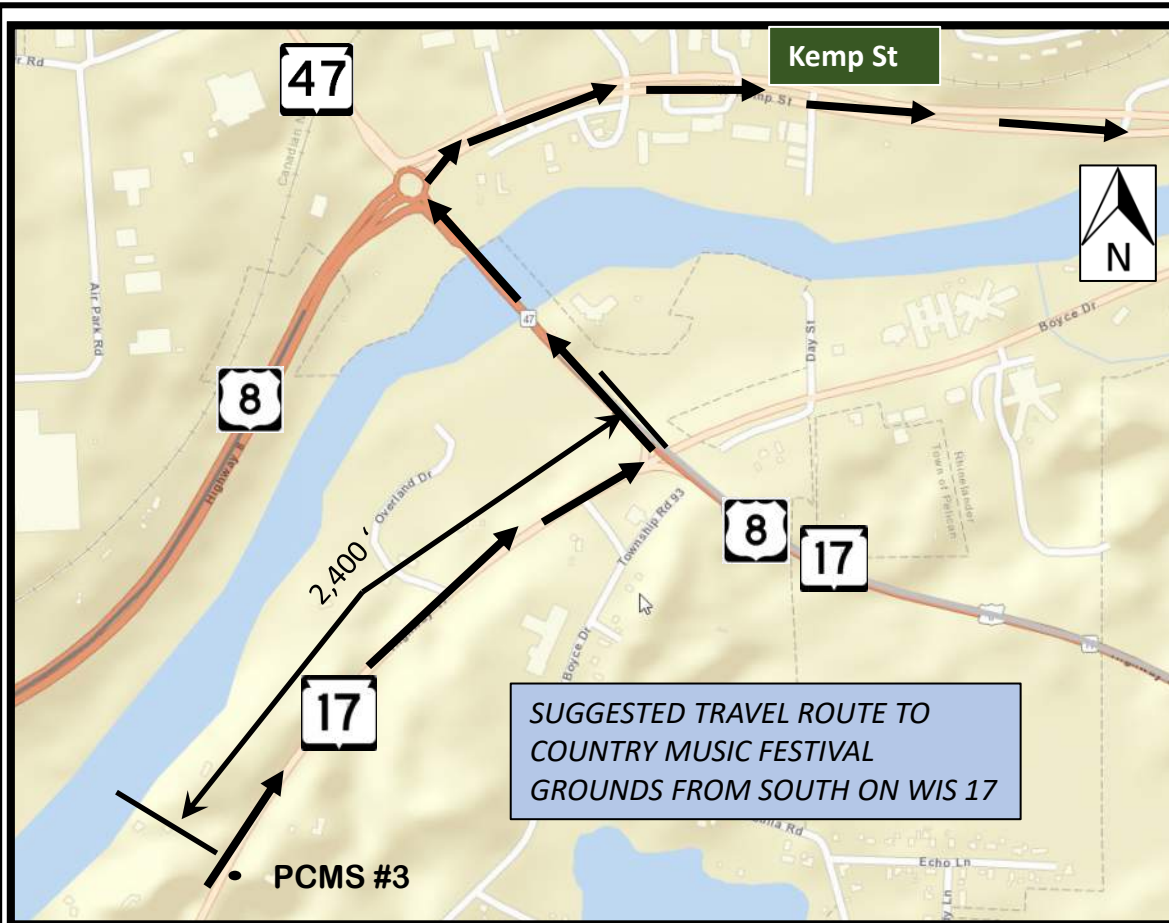

2023 Hodag Country Fest PCMS Board Layout

July 3-9, 2023

Oneida County, Wisconsin

OVERVIEW OF ALTERNATE ROUTES

FOR PCMS LOCATIONS AND MESSEGES SEE DETAIL SHEETS

PCMS #1
LOCATED ON WIS 17
NORTH OF COUNTY W

COUNTRY
FEST
TRAFFIC

PANEL 1

TURN RGT
AT
CTY W

PANEL 2

PCMS #2
LOCATED ON USH 8
EAST OF WIS 17 BYPASS

COUNTRY
FEST
TRAFFIC

PANEL 1

FOLLOW
US 8 WEST
TO CTY G

PANEL 2

PCMS #3
 LOCATED ON WIS 17
 SOUTH OF USH 8

**COUNTRY
 FEST
 TRAFFIC**

PANEL 1

**TURN LT
 AT USH 8
 TO KEMP**

PANEL 2

PCMS #4
LOCATED ON USH 8
SOUTH OF WIS 47

COUNTRY
FEST
TRAFFIC

PANEL 1

FOLLOW
KEMP ST
EAST

PANEL 2

PCMS #5
LOCATED ON WIS 47
WEST OF BRIDGE ROAD

COUNTRY
FEST
TRAFFIC

PANEL 1

TURN LT
AT
BRIDGE RD

PANEL 2