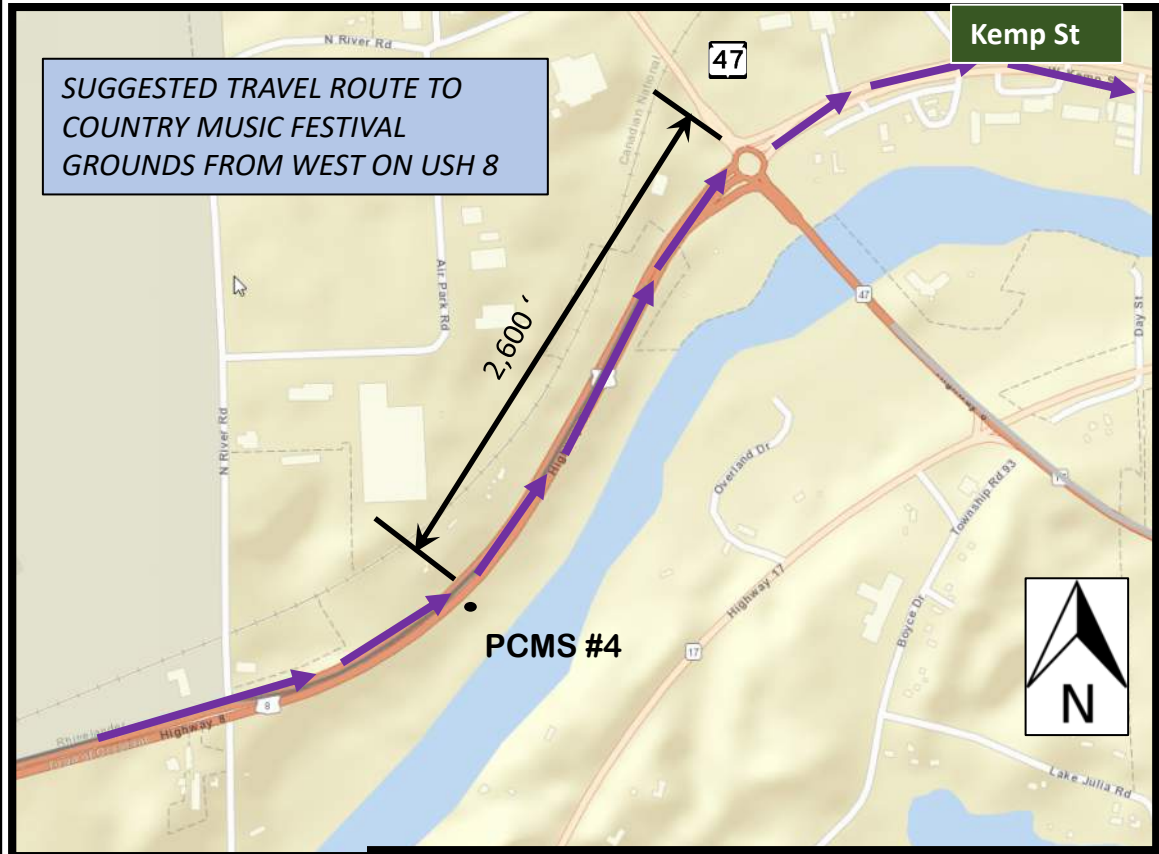

2023 Hodag Country Fest PCMS Board Layout

July 3-9, 2023

Oneida County, Wisconsin

OVERVIEW OF ALTERNATE ROUTES

FOR PCMS LOCATIONS AND MESSEGES SEE DETAIL SHEETS

PCMS #1
LOCATED ON WIS 17
NORTH OF COUNTY W

COUNTRY
FEST
TRAFFIC

PANEL 1

TURN RGT
AT
CTY W

PANEL 2

PCMS #2
LOCATED ON USH 8
EAST OF WIS 17 BYPASS

COUNTRY
FEST
TRAFFIC

PANEL 1

FOLLOW
US 8 WEST
TO CTY G

PANEL 2

PCMS #3
 LOCATED ON WIS 17
 SOUTH OF USH 8

**COUNTRY
 FEST
 TRAFFIC**

PANEL 1

**TURN LT
 AT USH 8
 TO KEMP**

PANEL 2

PCMS #4
LOCATED ON USH 8
SOUTH OF WIS 47

COUNTRY
FEST
TRAFFIC

PANEL 1

FOLLOW
KEMP ST
EAST

PANEL 2

PCMS #5
LOCATED ON WIS 47
WEST OF BRIDGE ROAD

COUNTRY
FEST
TRAFFIC

PANEL 1

TURN LT
AT
BRIDGE RD

PANEL 2