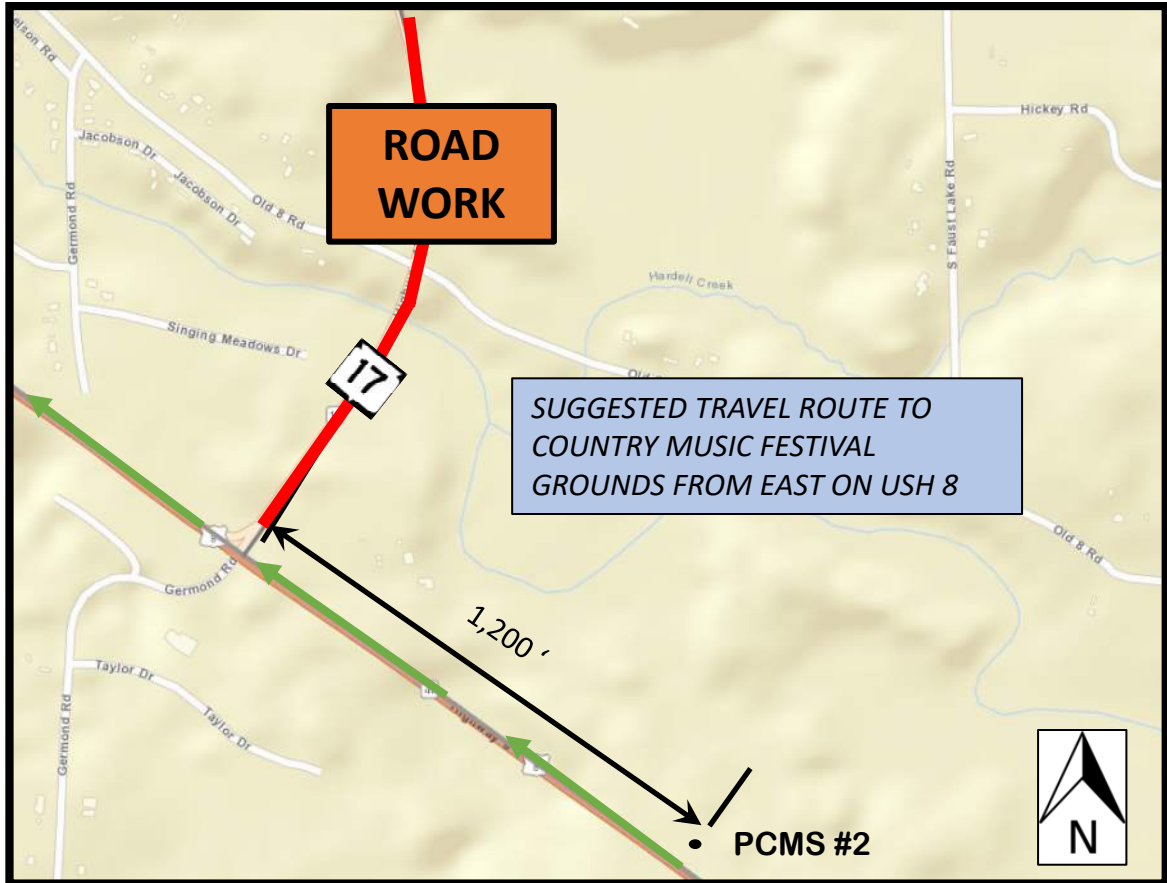

2023 Hodag Country Fest PCMS Board Layout

July 3-9, 2023

Oneida County, Wisconsin

OVERVIEW OF ALTERNATE ROUTES

FOR PCMS LOCATIONS AND MESSEGES SEE DETAIL SHEETS

PCMS #1
LOCATED ON WIS 17
NORTH OF COUNTY W

COUNTRY
FEST
TRAFFIC

PANEL 1

TURN RGT
AT
CTY W

PANEL 2

PCMS #2
LOCATED ON USH 8
EAST OF WIS 17 BYPASS

COUNTRY
FEST
TRAFFIC

PANEL 1

FOLLOW
US 8 WEST
TO CTY G

PANEL 2

PCMS #3
 LOCATED ON WIS 17
 SOUTH OF USH 8

**COUNTRY
 FEST
 TRAFFIC**

PANEL 1

**TURN LT
 AT USH 8
 TO KEMP**

PANEL 2

PCMS #4
LOCATED ON USH 8
SOUTH OF WIS 47

COUNTRY
FEST
TRAFFIC

PANEL 1

FOLLOW
KEMP ST
EAST

PANEL 2

PCMS #5
LOCATED ON WIS 47
WEST OF BRIDGE ROAD

COUNTRY
FEST
TRAFFIC

PANEL 1

TURN LT
AT
BRIDGE RD

PANEL 2