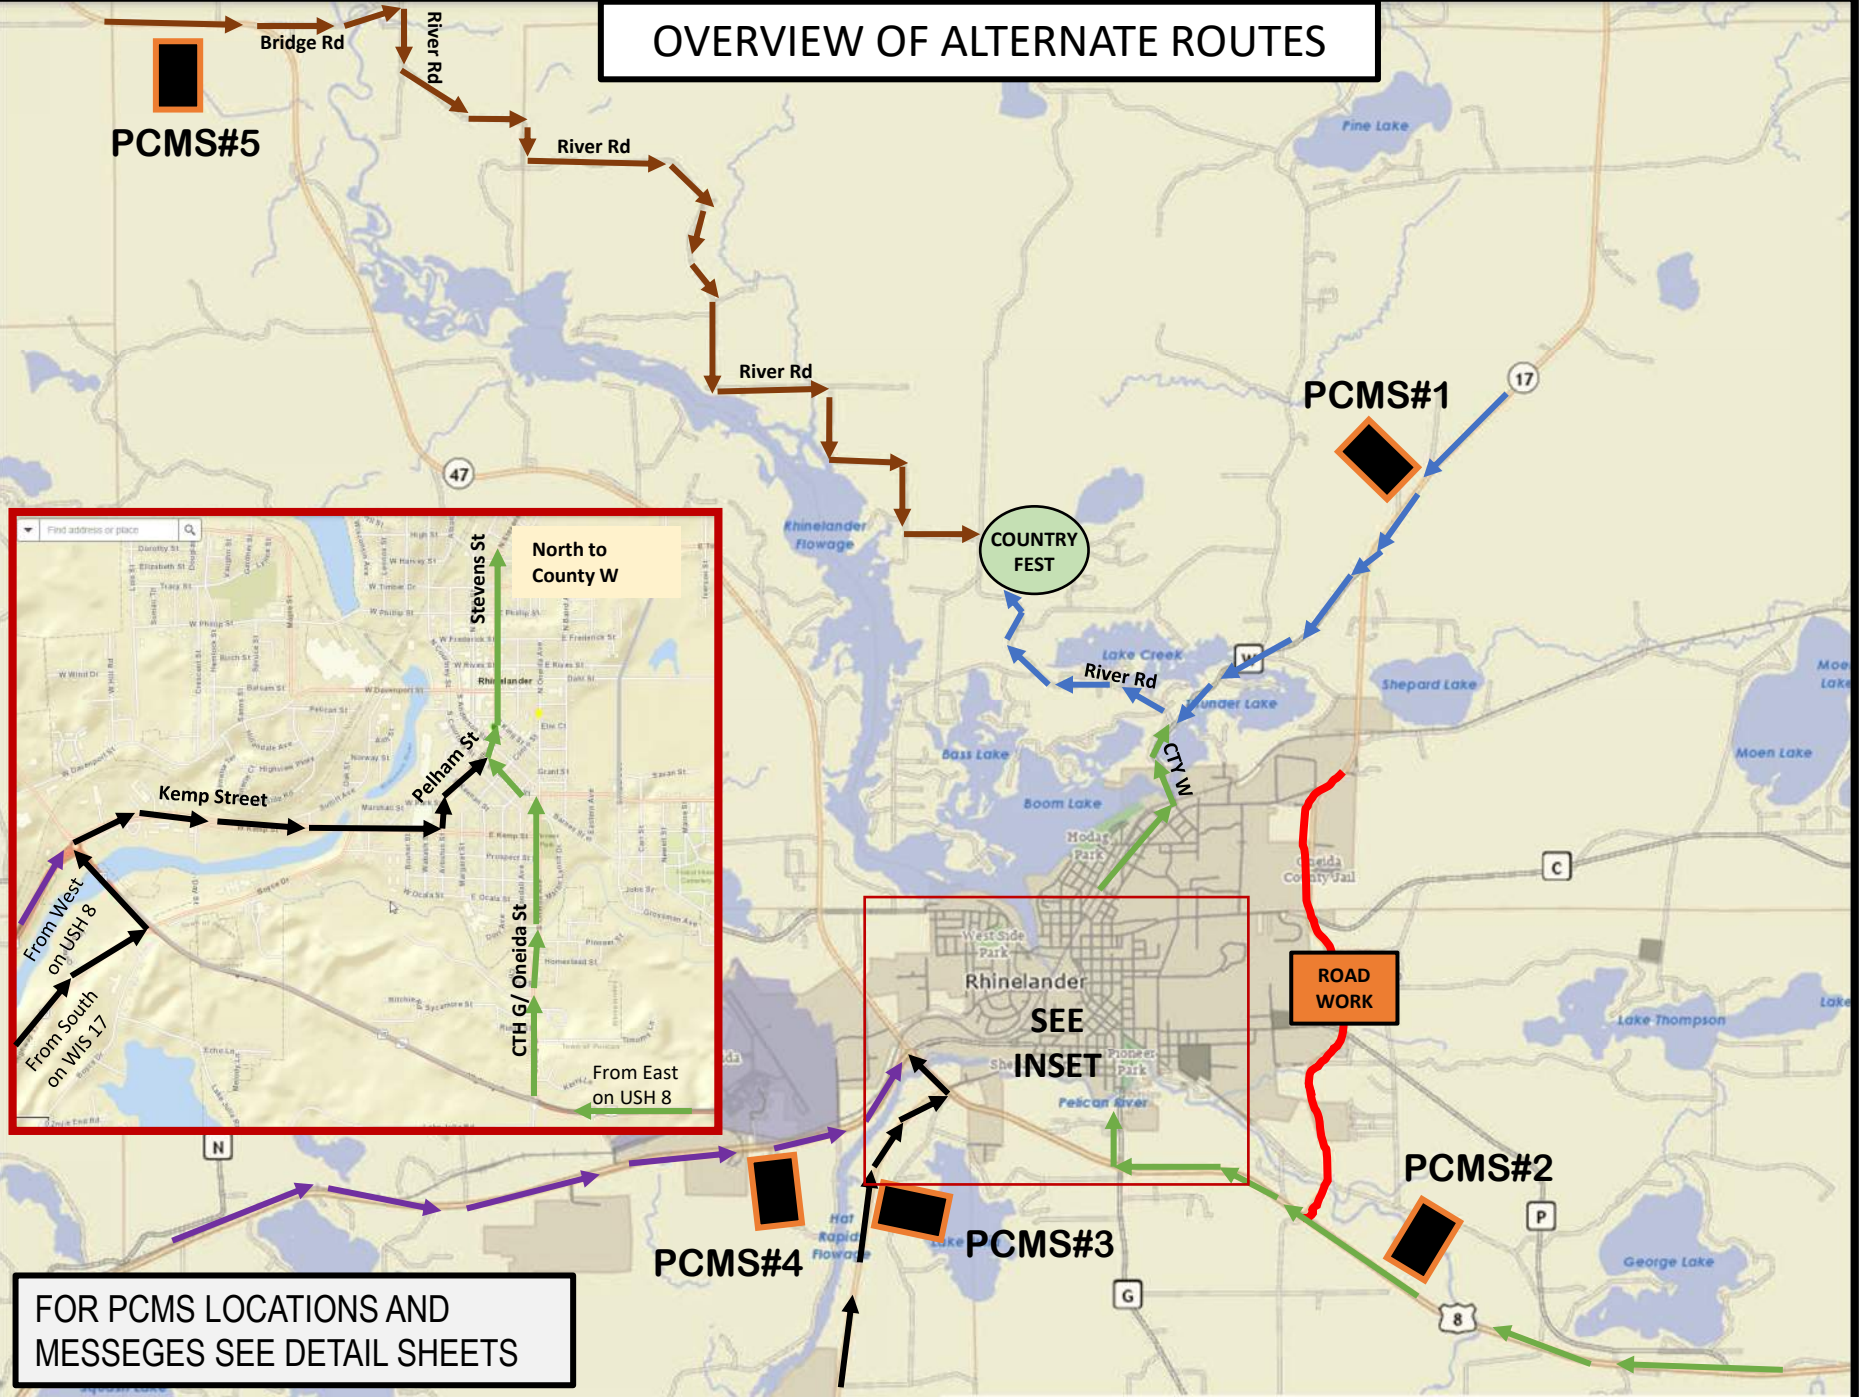

2023 Hodag Country Fest PCMS Board Layout

July 3-9, 2023

Oneida County, Wisconsin

OVERVIEW OF ALTERNATE ROUTES

FOR PCMS LOCATIONS AND MESSEGES SEE DETAIL SHEETS

PCMS #1
LOCATED ON WIS 17
NORTH OF COUNTY W

COUNTRY
FEST
TRAFFIC

PANEL 1

TURN RGT
AT
CTY W

PANEL 2

PCMS #2
LOCATED ON USH 8
EAST OF WIS 17 BYPASS

COUNTRY
FEST
TRAFFIC

PANEL 1

FOLLOW
US 8 WEST
TO CTY G

PANEL 2

PCMS #3
 LOCATED ON WIS 17
 SOUTH OF USH 8

**COUNTRY
 FEST
 TRAFFIC**

PANEL 1

**TURN LT
 AT USH 8
 TO KEMP**

PANEL 2

PCMS #4
LOCATED ON USH 8
SOUTH OF WIS 47

COUNTRY
FEST
TRAFFIC

PANEL 1

FOLLOW
KEMP ST
EAST

PANEL 2

PCMS #5
LOCATED ON WIS 47
WEST OF BRIDGE ROAD

COUNTRY
FEST
TRAFFIC

PANEL 1

TURN LT
AT
BRIDGE RD

PANEL 2