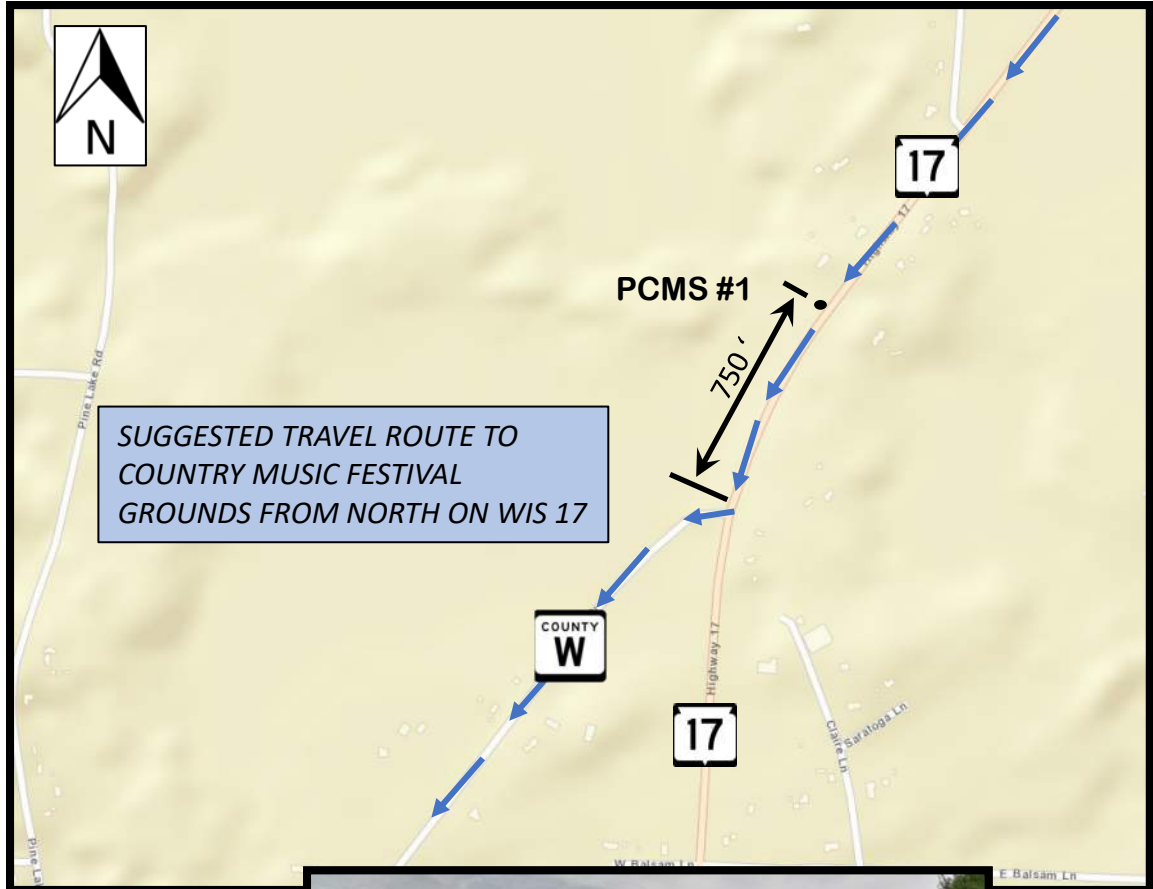

2023 Hodag Country Fest PCMS Board Layout

July 3-9, 2023

Oneida County, Wisconsin

OVERVIEW OF ALTERNATE ROUTES

FOR PCMS LOCATIONS AND MESSEGES SEE DETAIL SHEETS

PCMS #1
LOCATED ON WIS 17
NORTH OF COUNTY W

COUNTRY
FEST
TRAFFIC

PANEL 1

TURN RGT
AT
CTY W

PANEL 2

PCMS #2
LOCATED ON USH 8
EAST OF WIS 17 BYPASS

COUNTRY
FEST
TRAFFIC

PANEL 1

FOLLOW
US 8 WEST
TO CTY G

PANEL 2

PCMS #3
 LOCATED ON WIS 17
 SOUTH OF USH 8

**COUNTRY
 FEST
 TRAFFIC**

PANEL 1

**TURN LT
 AT USH 8
 TO KEMP**

PANEL 2

PCMS #4
LOCATED ON USH 8
SOUTH OF WIS 47

COUNTRY
FEST
TRAFFIC

PANEL 1

FOLLOW
KEMP ST
EAST

PANEL 2

PCMS #5
LOCATED ON WIS 47
WEST OF BRIDGE ROAD

COUNTRY
FEST
TRAFFIC

PANEL 1

TURN LT
AT
BRIDGE RD

PANEL 2